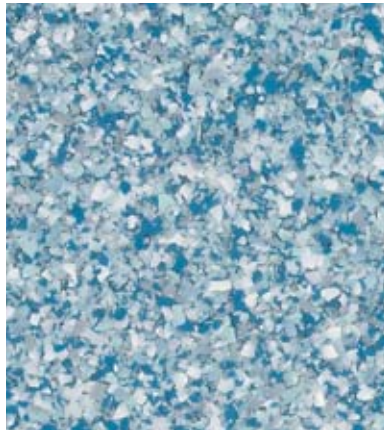

**SHALE**

DUR-A-FLEX

**SKY**

DUR-A-FLEX

**GRAPHITE**

**BLUE MICA\***

DUR-A-FLEX

**DESERT TAN**

DUR-A-FLEX

**CONFETTI**

**AUTUMN**

DUR-A-FLEX

**ASH**

DUR-A-FLEX

**SAGE**

The samples shown are only close approximations and should not be used for specification purposes. Contact Dur-A-Flex to obtain actual samples for best color selection.

\*Blue Mica contains silver metallic chip.