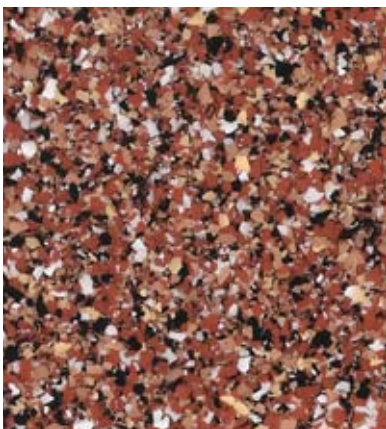

**SHALE**

DUR-A-FLEX

**SKY**

DUR-A-FLEX

**GRAPHITE**

**BLUE MICA\***

DUR-A-FLEX

**DESERT TAN**

DUR-A-FLEX

**CONFETTI**

**AUTUMN**

DUR-A-FLEX

**ASH**

DUR-A-FLEX

**SAGE**

The samples shown are only close approximations and should not be used for specification purposes. Contact Dur-A-Flex to obtain actual samples for best color selection.

\*Blue Mica contains silver metallic chip.