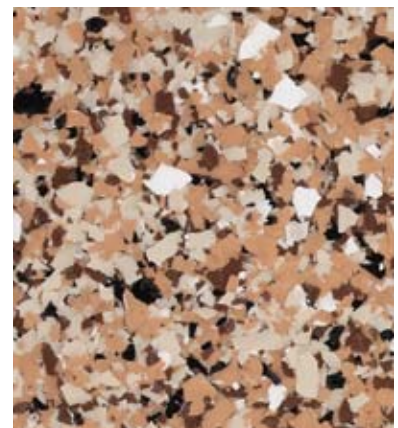

OLIVE BEIGE

DUR-A-FLEX

ROYAL BLUE

DUR-A-FLEX

OYSTERSHELL

BOULDER GREY

DUR-A-FLEX

DELTA GREEN

DUR-A-FLEX

EGGSHELL

CRUSHED GRANITE

DUR-A-FLEX

BROWNSTONE

DUR-A-FLEX

SANTA FE

The samples shown are only close approximations and should not be used for specification purposes. Contact Dur-A-Flex to obtain actual samples for best color selection.